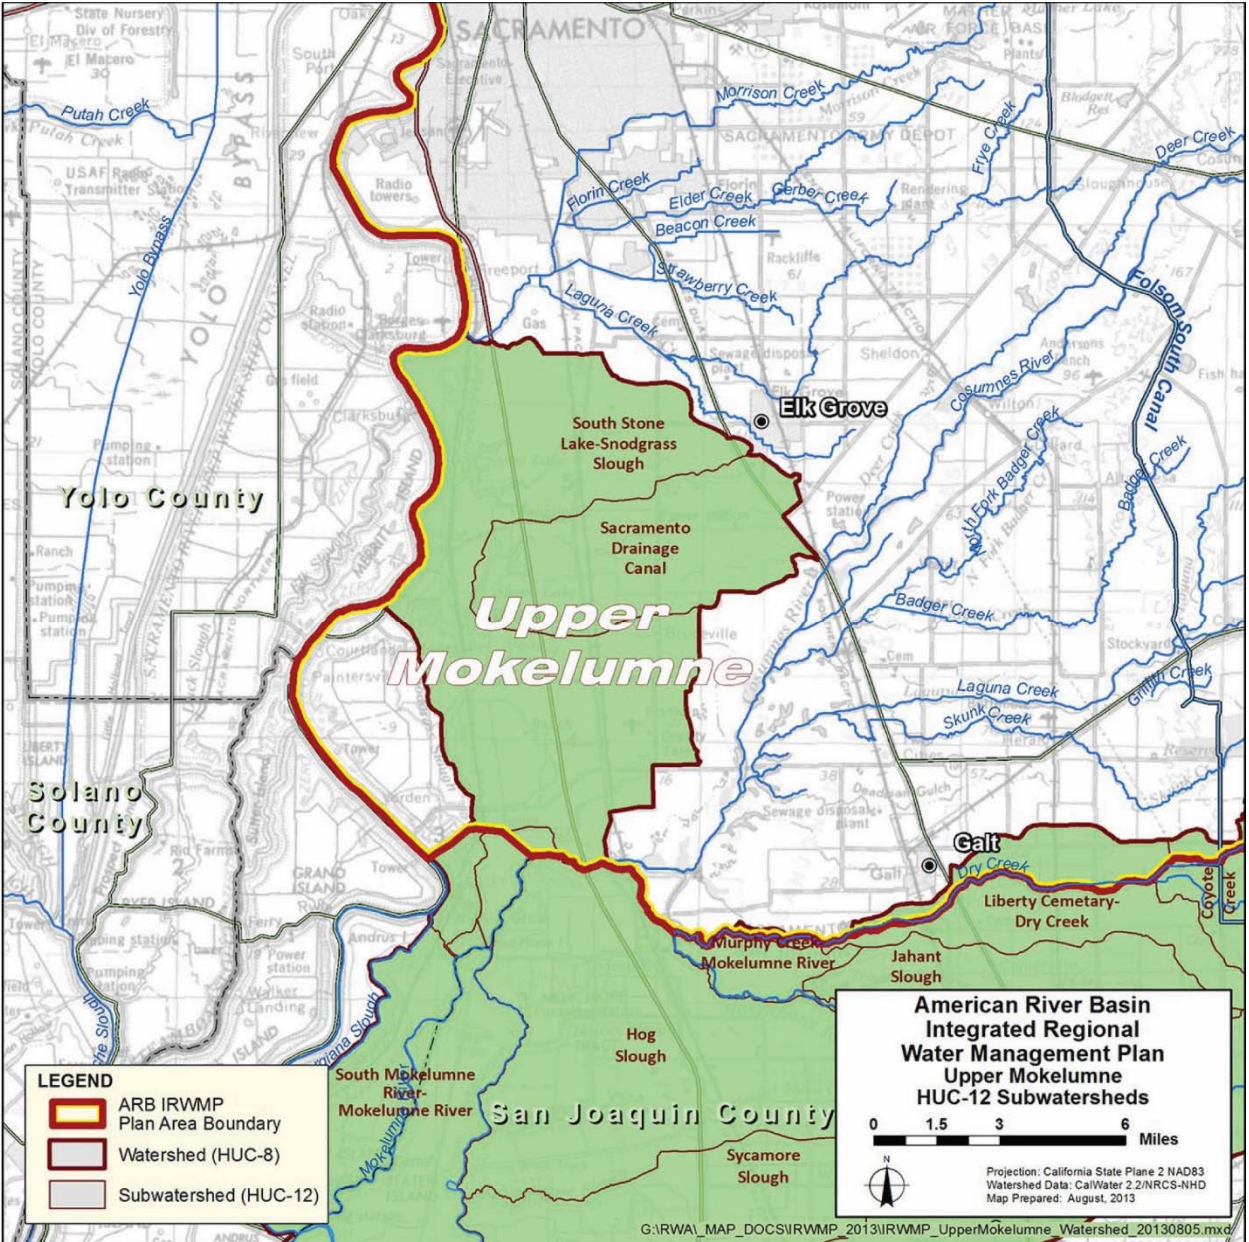

Appendix B2

Detailed ARB IRWMP Maps - Water Bodies of the ARB Region

Figure 1. Upper Bear Watershed (RWA 2018)

Figure 2. Upper Coon-Upper Auburn Watershed (RWA 2018)

Figure 3. Lower American Watershed (RWA 2018)

Figure 4. Lower Sacramento Watershed (RWA 2013)

Figure 5. Upper Cosumnes Watershed (RWA 2013)

Figure 6. Upper Mokelumne Watershed (RWA 2013)