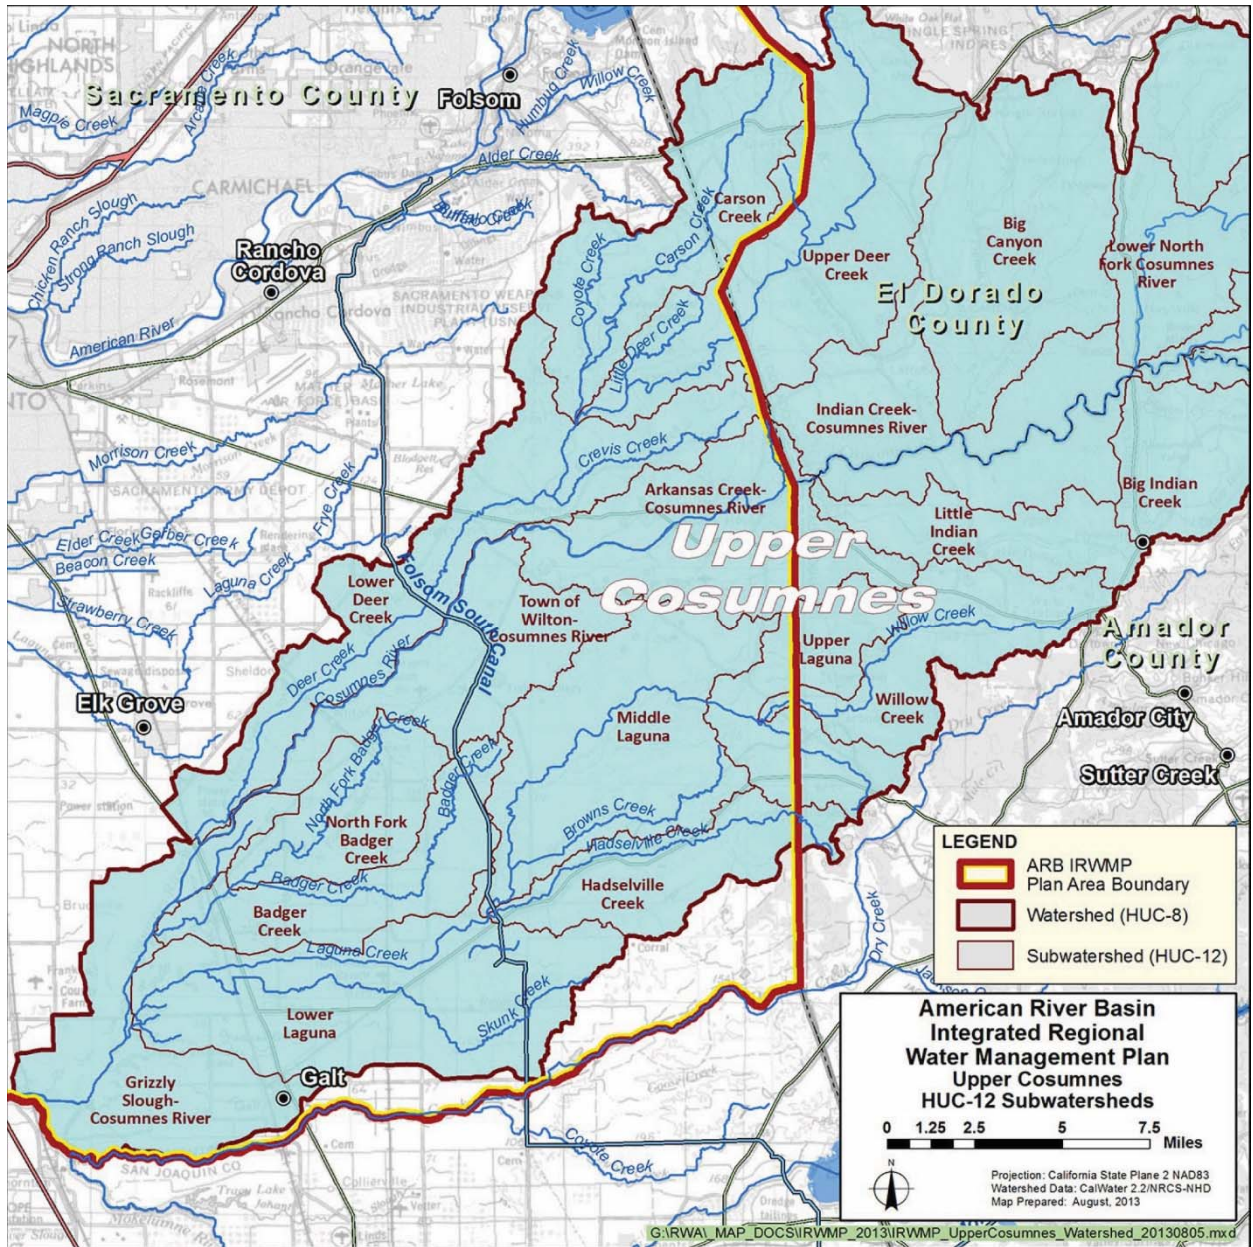

Appendix B2

Detailed ARB IRWMP Maps - Water Bodies of the ARB Region

Figure 1. Upper Bear Watershed (RWA 2018)

Figure 2. Upper Coon-Upper Auburn Watershed (RWA 2018)

Figure 3. Lower American Watershed (RWA 2018)

Figure 4. Lower Sacramento Watershed (RWA 2013)

Figure 5. Upper Cosumnes Watershed (RWA 2013)

Figure 6. Upper Mokelumne Watershed (RWA 2013)