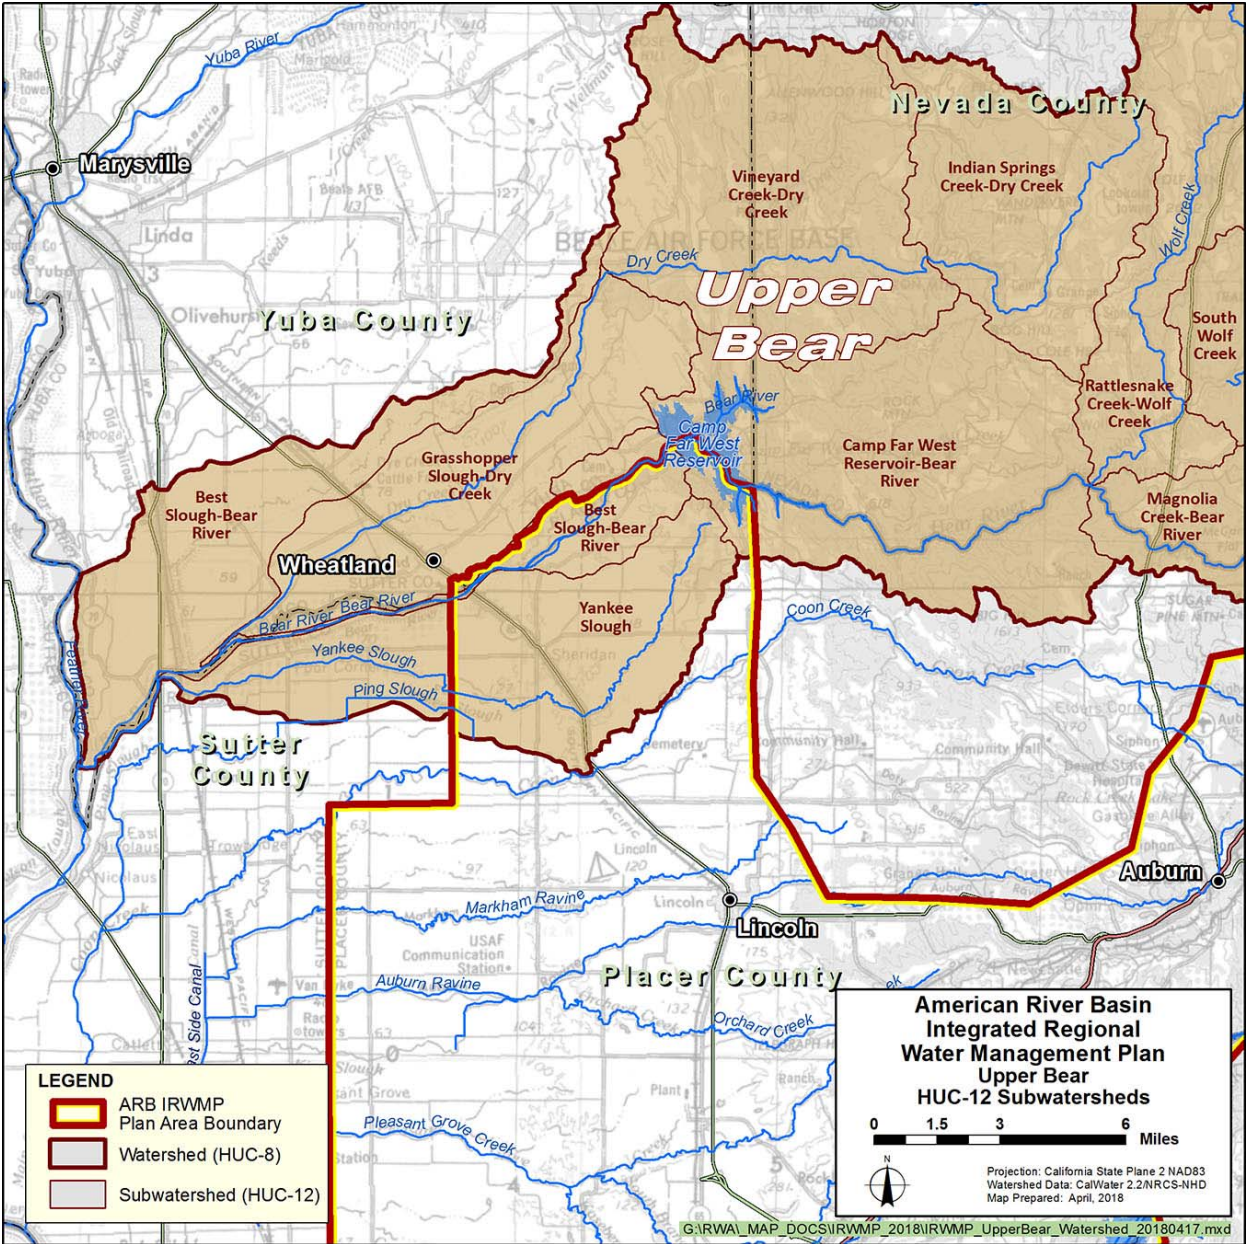

Appendix B2

Detailed ARB IRWMP Maps - Water Bodies of the ARB Region

Figure 1. Upper Bear Watershed (RWA 2018)

Figure 2. Upper Coon-Upper Auburn Watershed (RWA 2018)

Figure 3. Lower American Watershed (RWA 2018)

Figure 4. Lower Sacramento Watershed (RWA 2013)

Figure 5. Upper Cosumnes Watershed (RWA 2013)

Figure 6. Upper Mokelumne Watershed (RWA 2013)