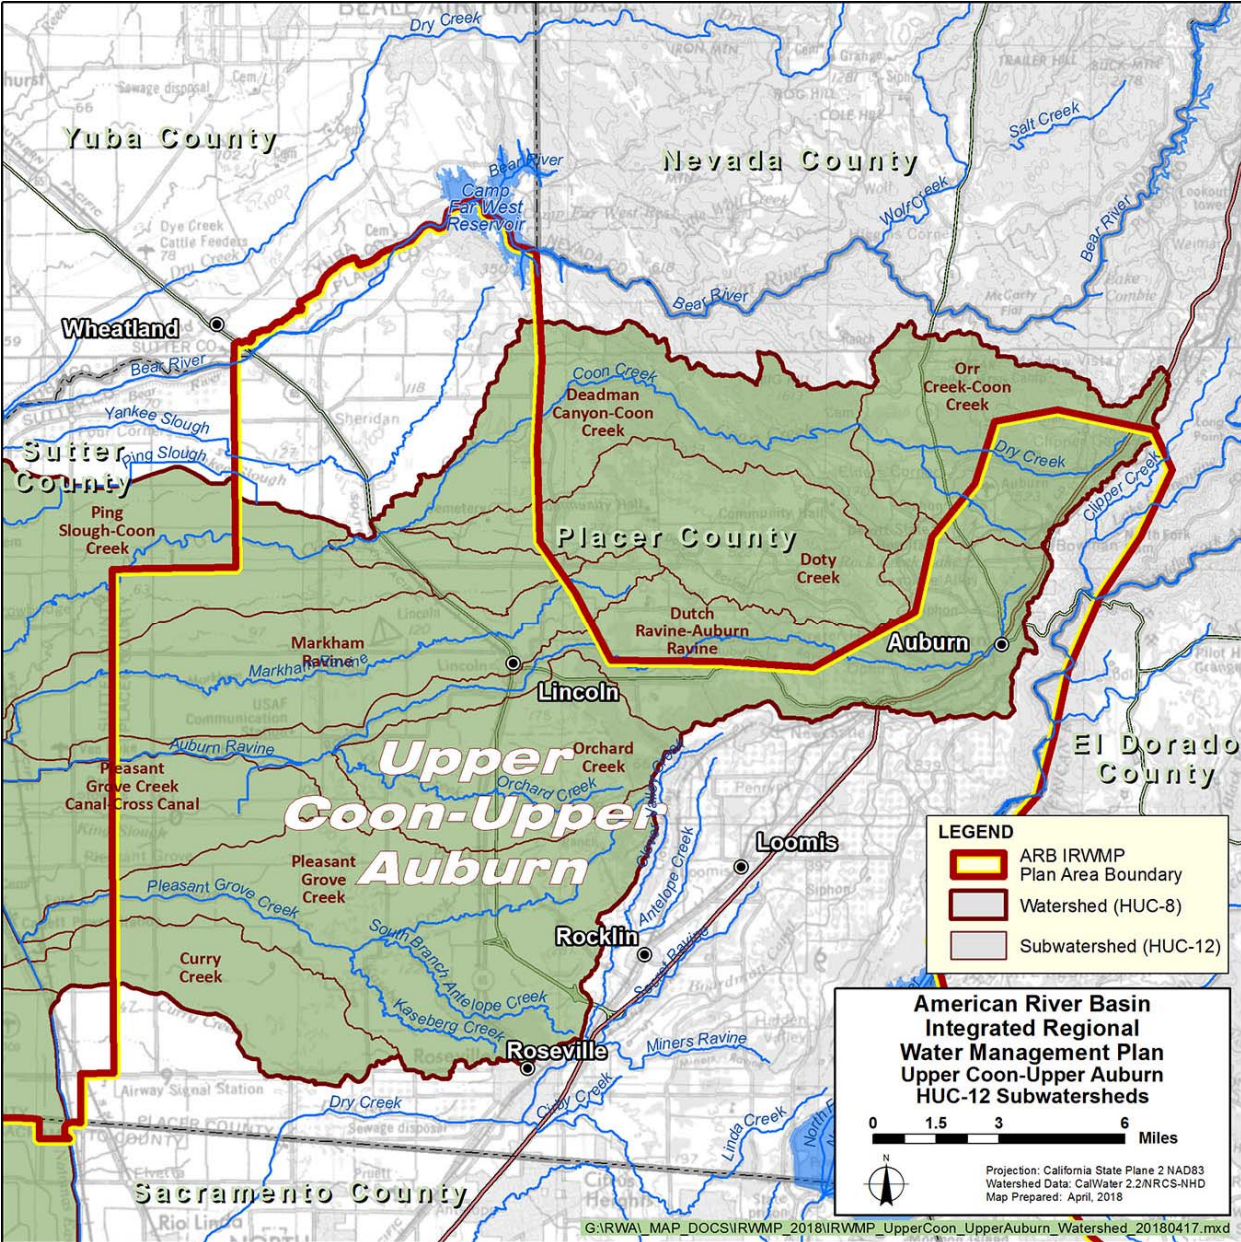

Appendix B2

Detailed ARB IRWMP Maps - Water Bodies of the ARB Region

Figure 1. Upper Bear Watershed (RWA 2018)

Figure 2. Upper Coon-Upper Auburn Watershed (RWA 2018)

Figure 3. Lower American Watershed (RWA 2018)

Figure 4. Lower Sacramento Watershed (RWA 2013)

Figure 5. Upper Cosumnes Watershed (RWA 2013)

Figure 6. Upper Mokelumne Watershed (RWA 2013)