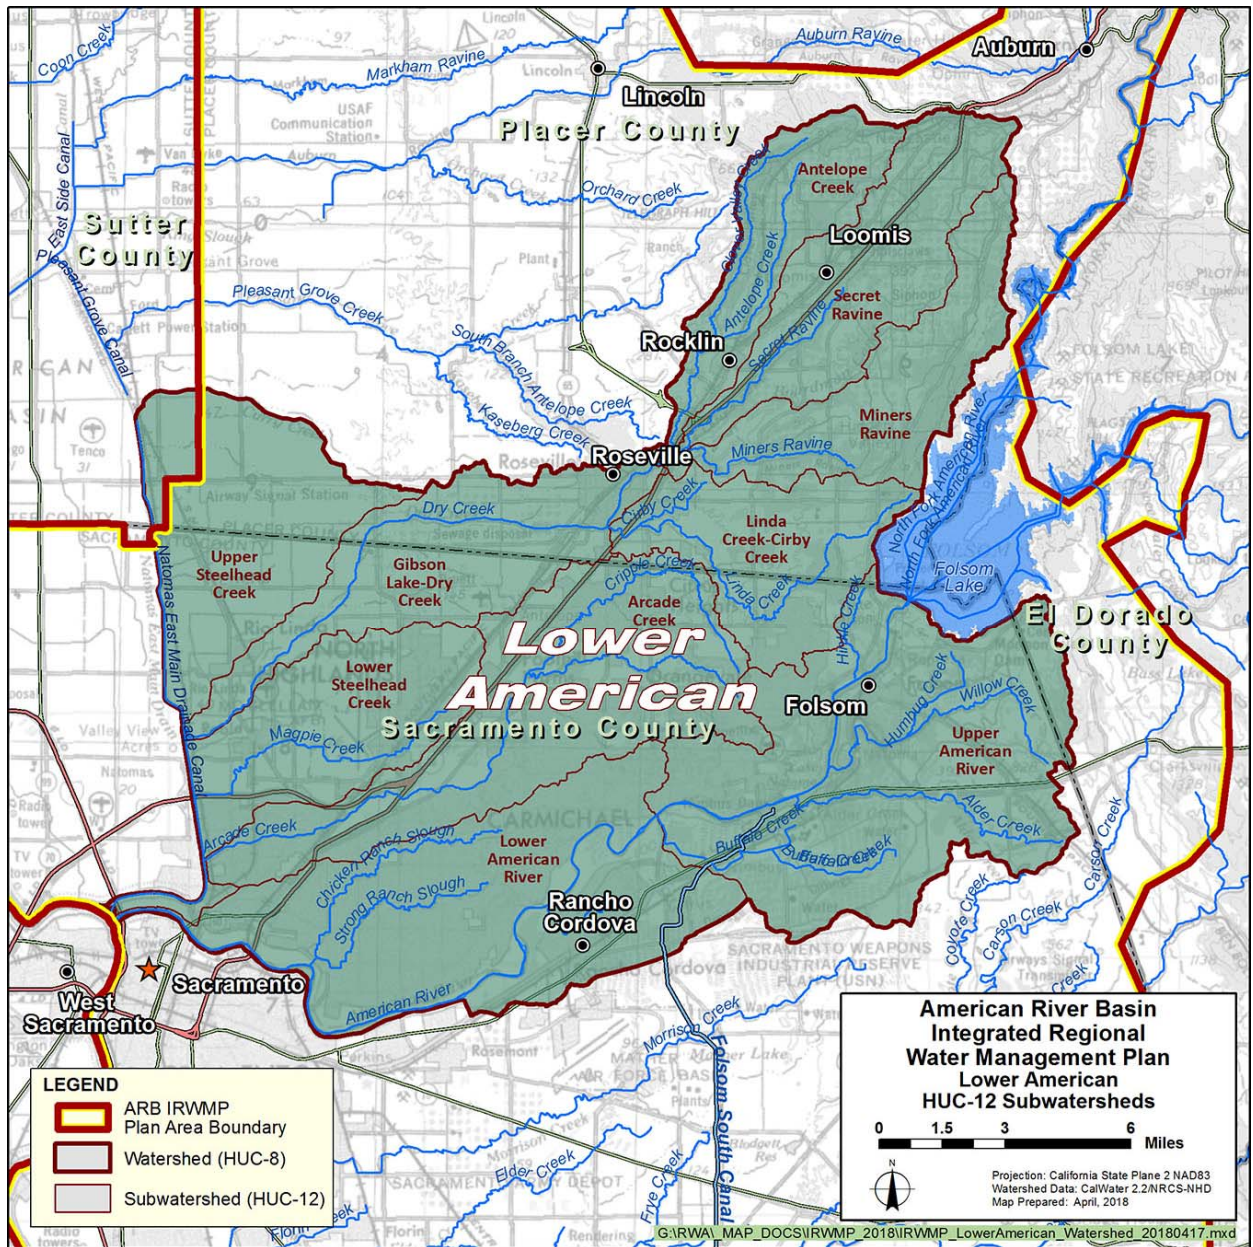

Appendix B2

Detailed ARB IRWMP Maps - Water Bodies of the ARB Region

Figure 1. Upper Bear Watershed (RWA 2018)

Figure 2. Upper Coon-Upper Auburn Watershed (RWA 2018)

Figure 3. Lower American Watershed (RWA 2018)

Figure 4. Lower Sacramento Watershed (RWA 2013)

Figure 5. Upper Cosumnes Watershed (RWA 2013)

Figure 6. Upper Mokelumne Watershed (RWA 2013)