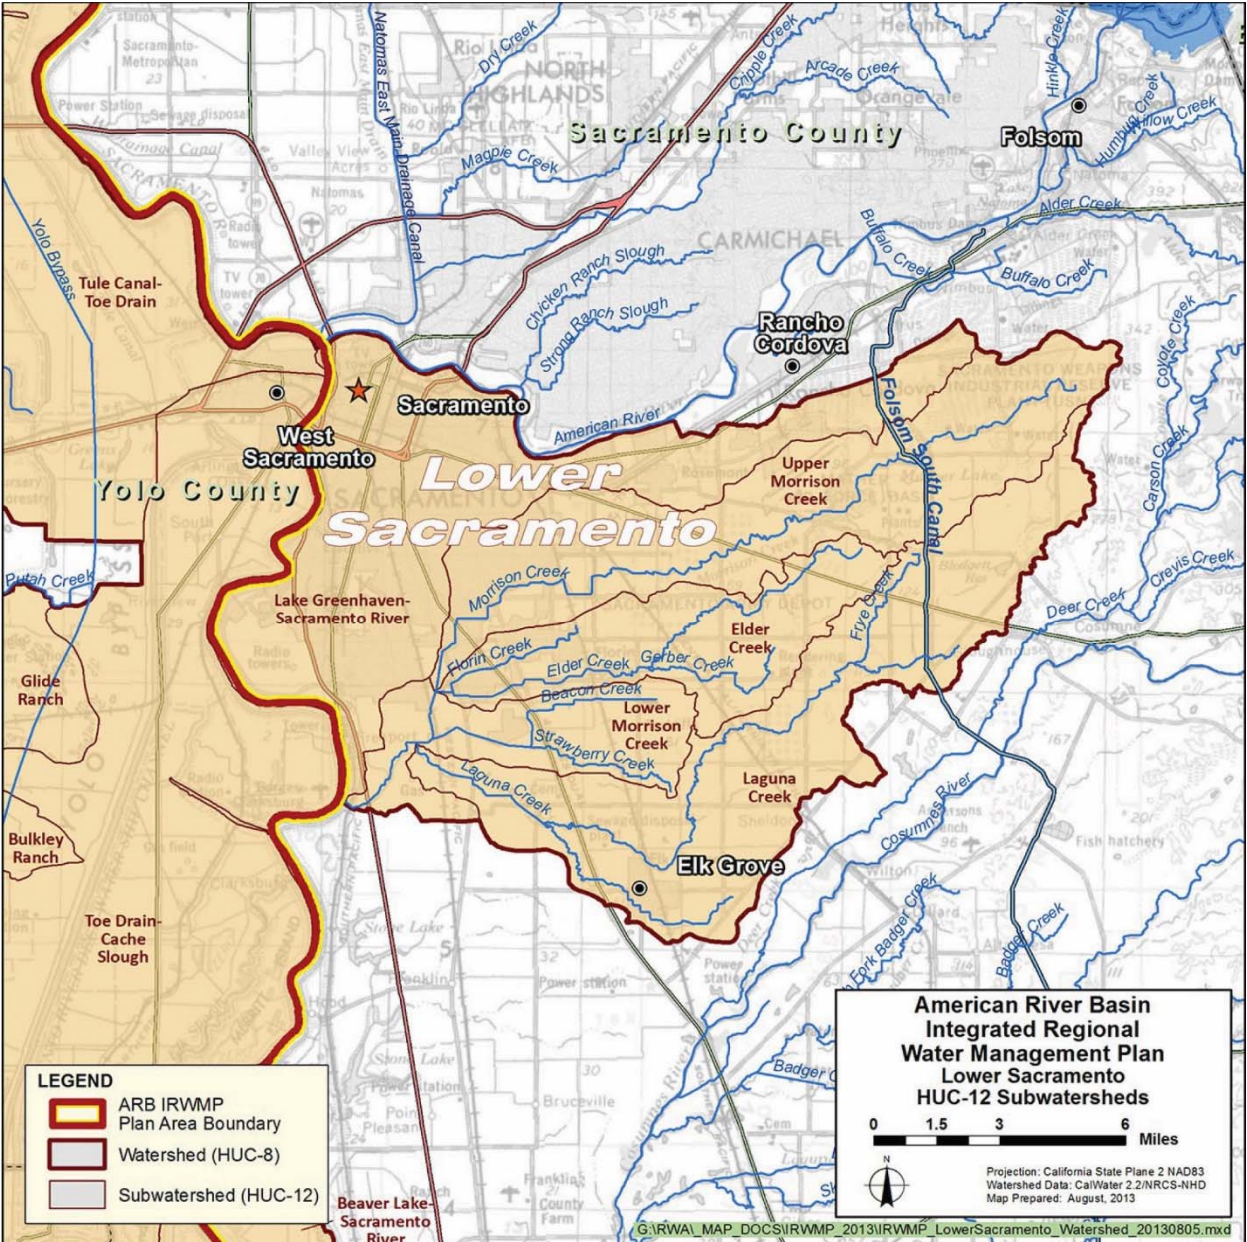

Appendix B2

Detailed ARB IRWMP Maps - Water Bodies of the ARB Region

Figure 1. Upper Bear Watershed (RWA 2018)

Figure 2. Upper Coon-Upper Auburn Watershed (RWA 2018)

Figure 3. Lower American Watershed (RWA 2018)

Figure 4. Lower Sacramento Watershed (RWA 2013)

Figure 5. Upper Cosumnes Watershed (RWA 2013)

Figure 6. Upper Mokelumne Watershed (RWA 2013)